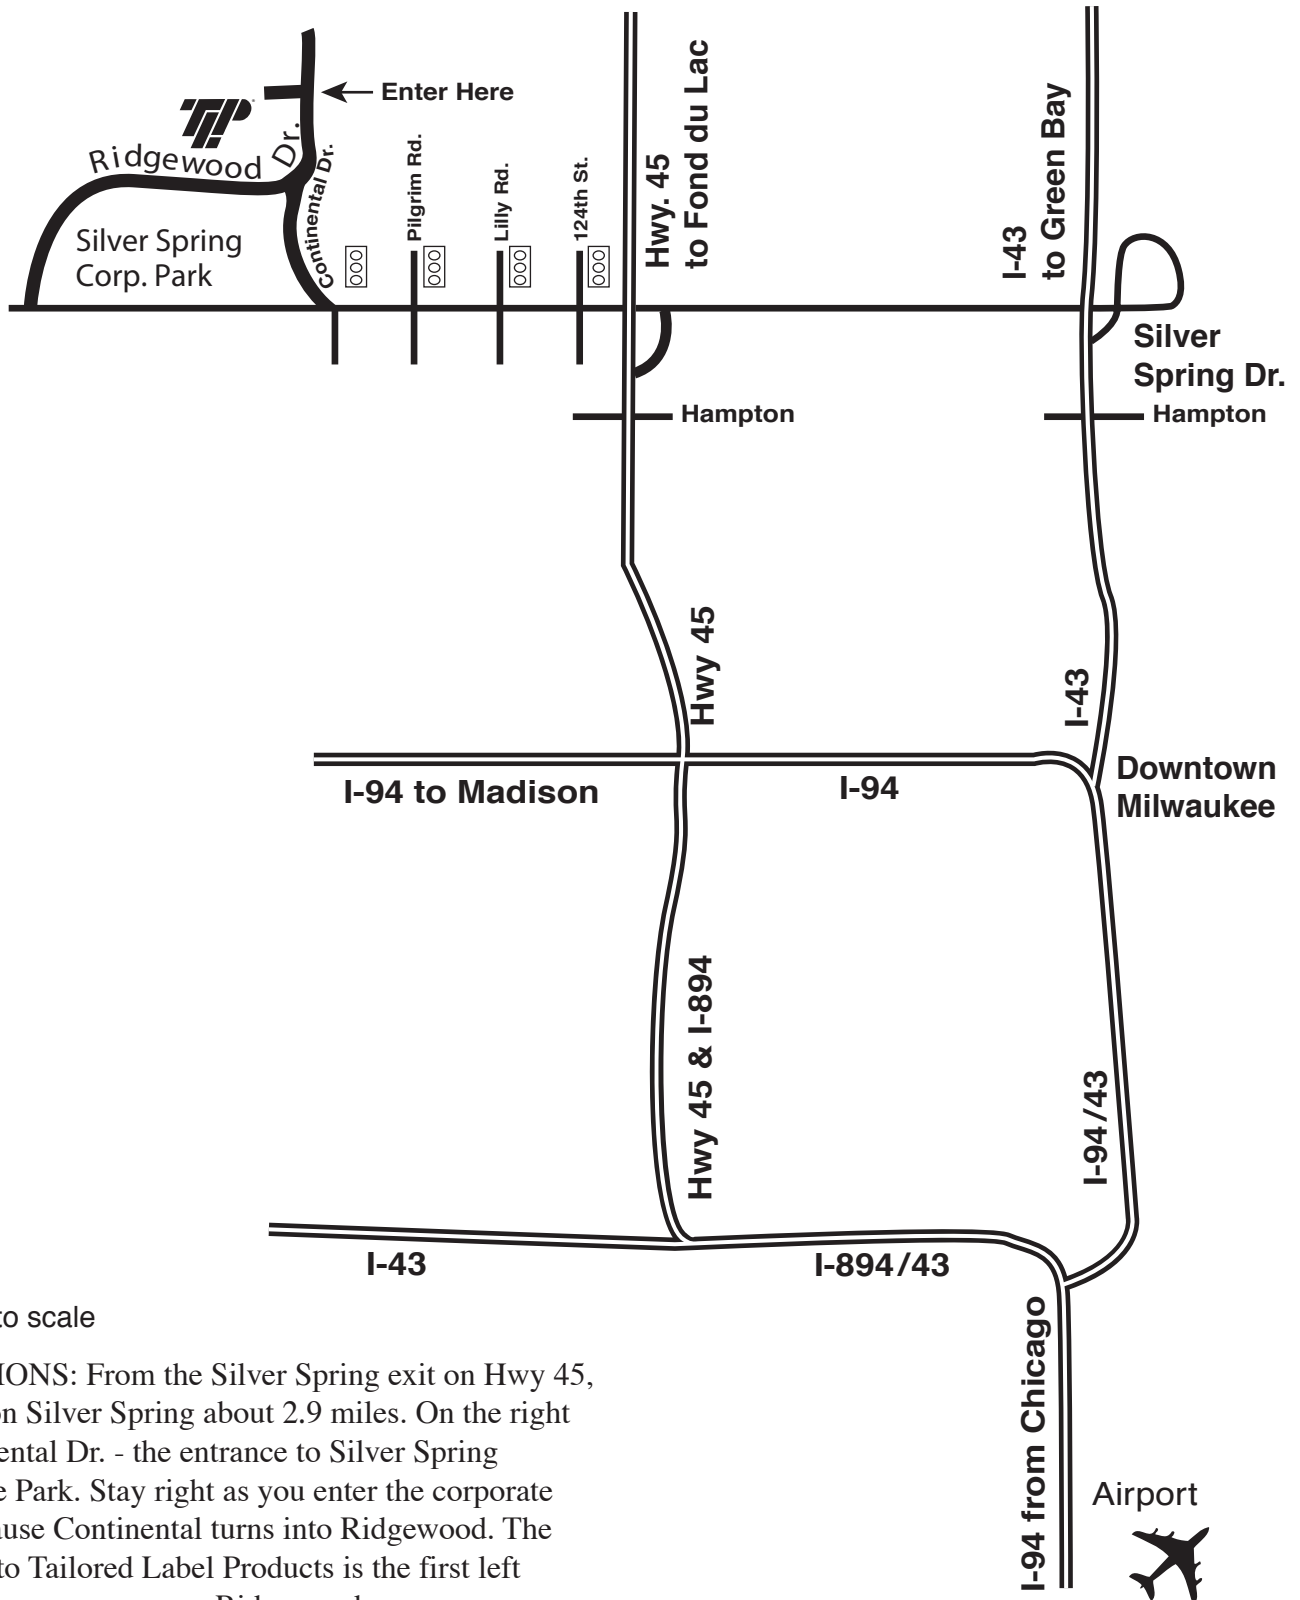

# How to Get to Tailored Label Products

**Tailored Label Products, Inc.**  
"Passion for Innovation"

Tailored Label Products  
W165 N5731 Ridgewood Drive  
Menomonee Falls, WI 53051  
262.703.5000 800.727.1344 877.TLP.4HELP

  
N  
Map not to scale

**DIRECTIONS:** From the Silver Spring exit on Hwy 45, go west on Silver Spring about 2.9 miles. On the right is Continental Dr. - the entrance to Silver Spring Corporate Park. Stay right as you enter the corporate park because Continental turns into Ridgewood. The entrance to Tailored Label Products is the first left driveway once you are on Ridgewood.